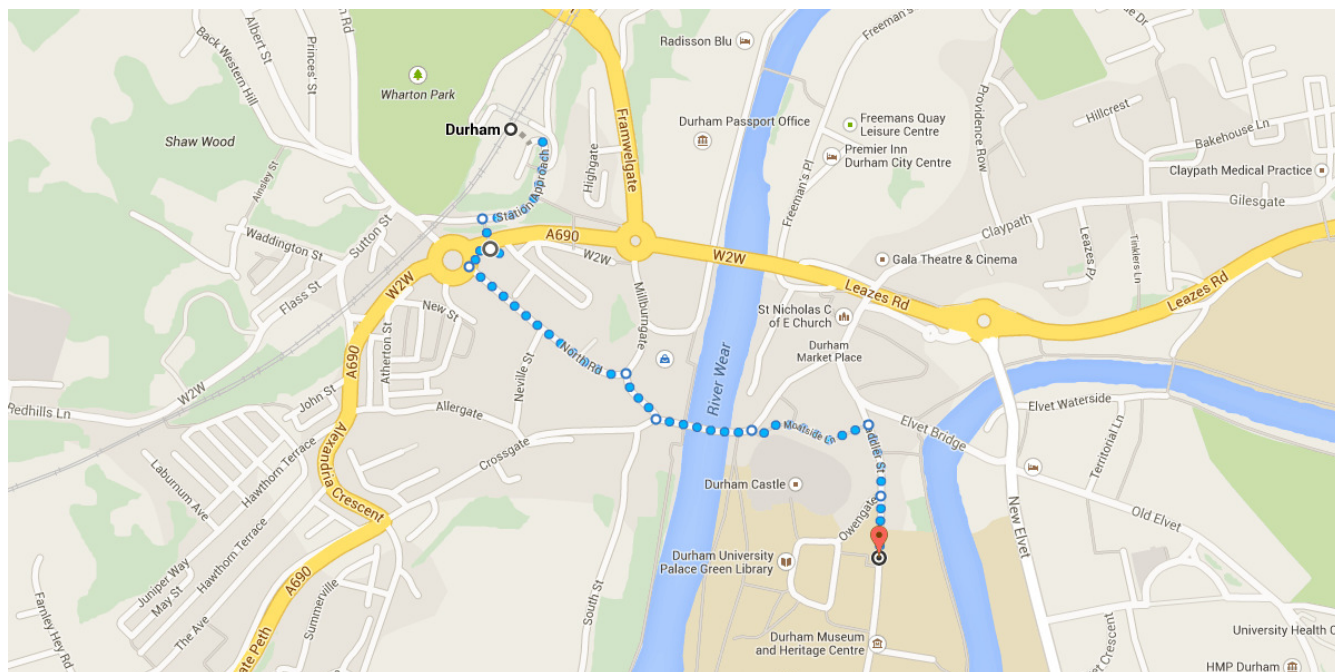

Walk 0.6 mile, 13 min

Directions from Durham to 38 N Bailey, Durham, County Durham DH1

Durham

United Kingdom

Use caution - may involve errors or sections not suited for walking

- ↑

1. Head **northeast** on **Station Approach**

5. Turn **left** toward **Moatside Ln**

⚠ Toll road

397 ft
- ↷

6. Slight **right** onto **Moatside Ln**

0.1 mi
- ↷

7. Turn **right** onto **Saddle St**

⚠ Toll road

299 ft

8. Continue onto **N Bailey**

 Toll road

253 ft

38 N Bailey, Durham, County Durham DH1

These directions are for planning purposes only. You may find that construction projects, traffic, weather, or other events may cause conditions to differ from the map results, and you should plan your route accordingly. You must obey all signs or notices regarding your route.

Map data ©2014 Google